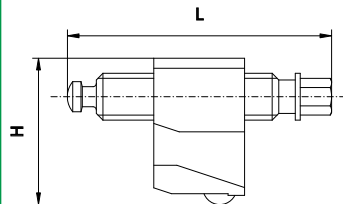

### BLOCK

Optional accessories used with vises 6620-6624, 6820 and 6821

Code No.	Size	L1	L2	L3	Tr
		[mm]			
7-223-704	100	55.5	35.0	36	Tr18x4
7-223-705	125	68.5	40.5	40	Tr18x4
7-223-706	150	87.5	60.0	55	Tr28x5
7-223-708	200	104.5	70.0	65	Tr32x6

### LEAD SCREW WITH BLOCK

Optional accessories used with vises 6620-6624, 6820 and 6821

Code No.	Size	L	H
		[mm]	
7-223-804	100	120	55.5
7-223-805	125	125	68.5
7-223-806	150	160	87.5
7-223-808	200	170	104.5

### CLAMP

Optional accessories used with vises 6620-6624, 6820 and 6821

Code No.	Size	L	L1	L2	L3	L4	L5	L6	D	D1
		[mm]								
7-223-940	100	50	24	30	13	2	13.5	6.5	18	10.5
7-223-950	125	53	28	30	15	2	16.6	7.0	18	10.5
7-223-960	150	75	35	42	18	2	37.0	8.0	26	17.0
7-223-980	200	91	39	42	20	2	24.5	8.0	26	17.0

### CLAMP FOR 6586

Code No.	Size	L	L1	L2	L3	L4	L5	L6	D	D1
		[mm]								
7-223-9400	1	58	22.5	28	13	2	20	8	20	13
7-223-9500	2	62	22.5	28	15	2	20	8	20	13
7-223-9600	3	70	27.5	32	18	2	23	8	22	15
7-223-9800	4	80	29.5	35	20	2	23	8	22	15