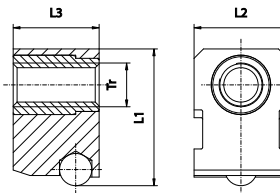

### LEAD SCREW

Optional accessories used with vises 6620-6624, 6820 and 6821

Code No.	Size	L	L1	A	Tr
		[mm]			
7-223-604	100	120	18	13	Tr18x4
7-223-605	125	125	18	13	Tr18x4
7-223-606	150	160	19	19	Tr28x5
7-223-608	200	170	19	19	Tr32x6

### BLOCK

Optional accessories used with vises 6620-6624, 6820 and 6821

Code No.	Size	L1	L2	L3	Tr
		[mm]			
7-223-704	100	55.5	35.0	36	Tr18x4
7-223-705	125	68.5	40.5	40	Tr18x4
7-223-706	150	87.5	60.0	55	Tr28x5
7-223-708	200	104.5	70.0	65	Tr32x6

### LEAD SCREW WITH BLOCK

Optional accessories used with vises 6620-6624, 6820 and 6821

Code No.	Size	L	H
		[mm]	
7-223-804	100	120	55.5
7-223-805	125	125	68.5
7-223-806	150	160	87.5
7-223-808	200	170	104.5

### CLAMP FOR 6586

Code No.	Size	L	L1	L2	L3	L4	L5	L6	D	D1
		[mm]								
7-223-9400	1	58	22.5	28	13	2	20	8	20	13
7-223-9500	2	62	22.5	28	15	2	20	8	20	13
7-223-9600	3	70	27.5	32	18	2	23	8	22	15
7-223-9800	4	80	29.5	35	20	2	23	8	22	15