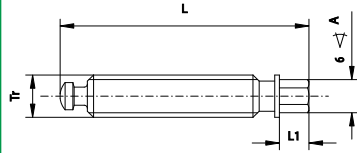

### LEAD SCREW

Optional accessories used with vises 6620-6624, 6820 and 6821

Code No.	Size	L	L1	A	Tr
		[mm]			
7-223-604	100	120	18	13	Tr18x4
7-223-605	125	125	18	13	Tr18x4
7-223-606	150	160	19	19	Tr28x5
7-223-608	200	170	19	19	Tr32x6

### BLOCK

Optional accessories used with vises 6620-6624, 6820 and 6821

Code No.	Size	L1	L2	L3	Tr
		[mm]			
7-223-704	100	55.5	35.0	36	Tr18x4
7-223-705	125	68.5	40.5	40	Tr18x4
7-223-706	150	87.5	60.0	55	Tr28x5
7-223-708	200	104.5	70.0	65	Tr32x6

### LEAD SCREW WITH BLOCK

Optional accessories used with vises 6620-6624, 6820 and 6821

Code No.	Size	L	H
		[mm]	
7-223-804	100	120	55.5
7-223-805	125	125	68.5
7-223-806	150	160	87.5
7-223-808	200	170	104.5

### CLAMP FOR 6586

Code No.	Size	L	L1	L2	L3	L4	L5	L6	D	D1
		[mm]								
7-223-9400	1	58	22.5	28	13	2	20	8	20	13
7-223-9500	2	62	22.5	28	15	2	20	8	20	13
7-223-9600	3	70	27.5	32	18	2	23	8	22	15
7-223-9800	4	80	29.5	35	20	2	23	8	22	15